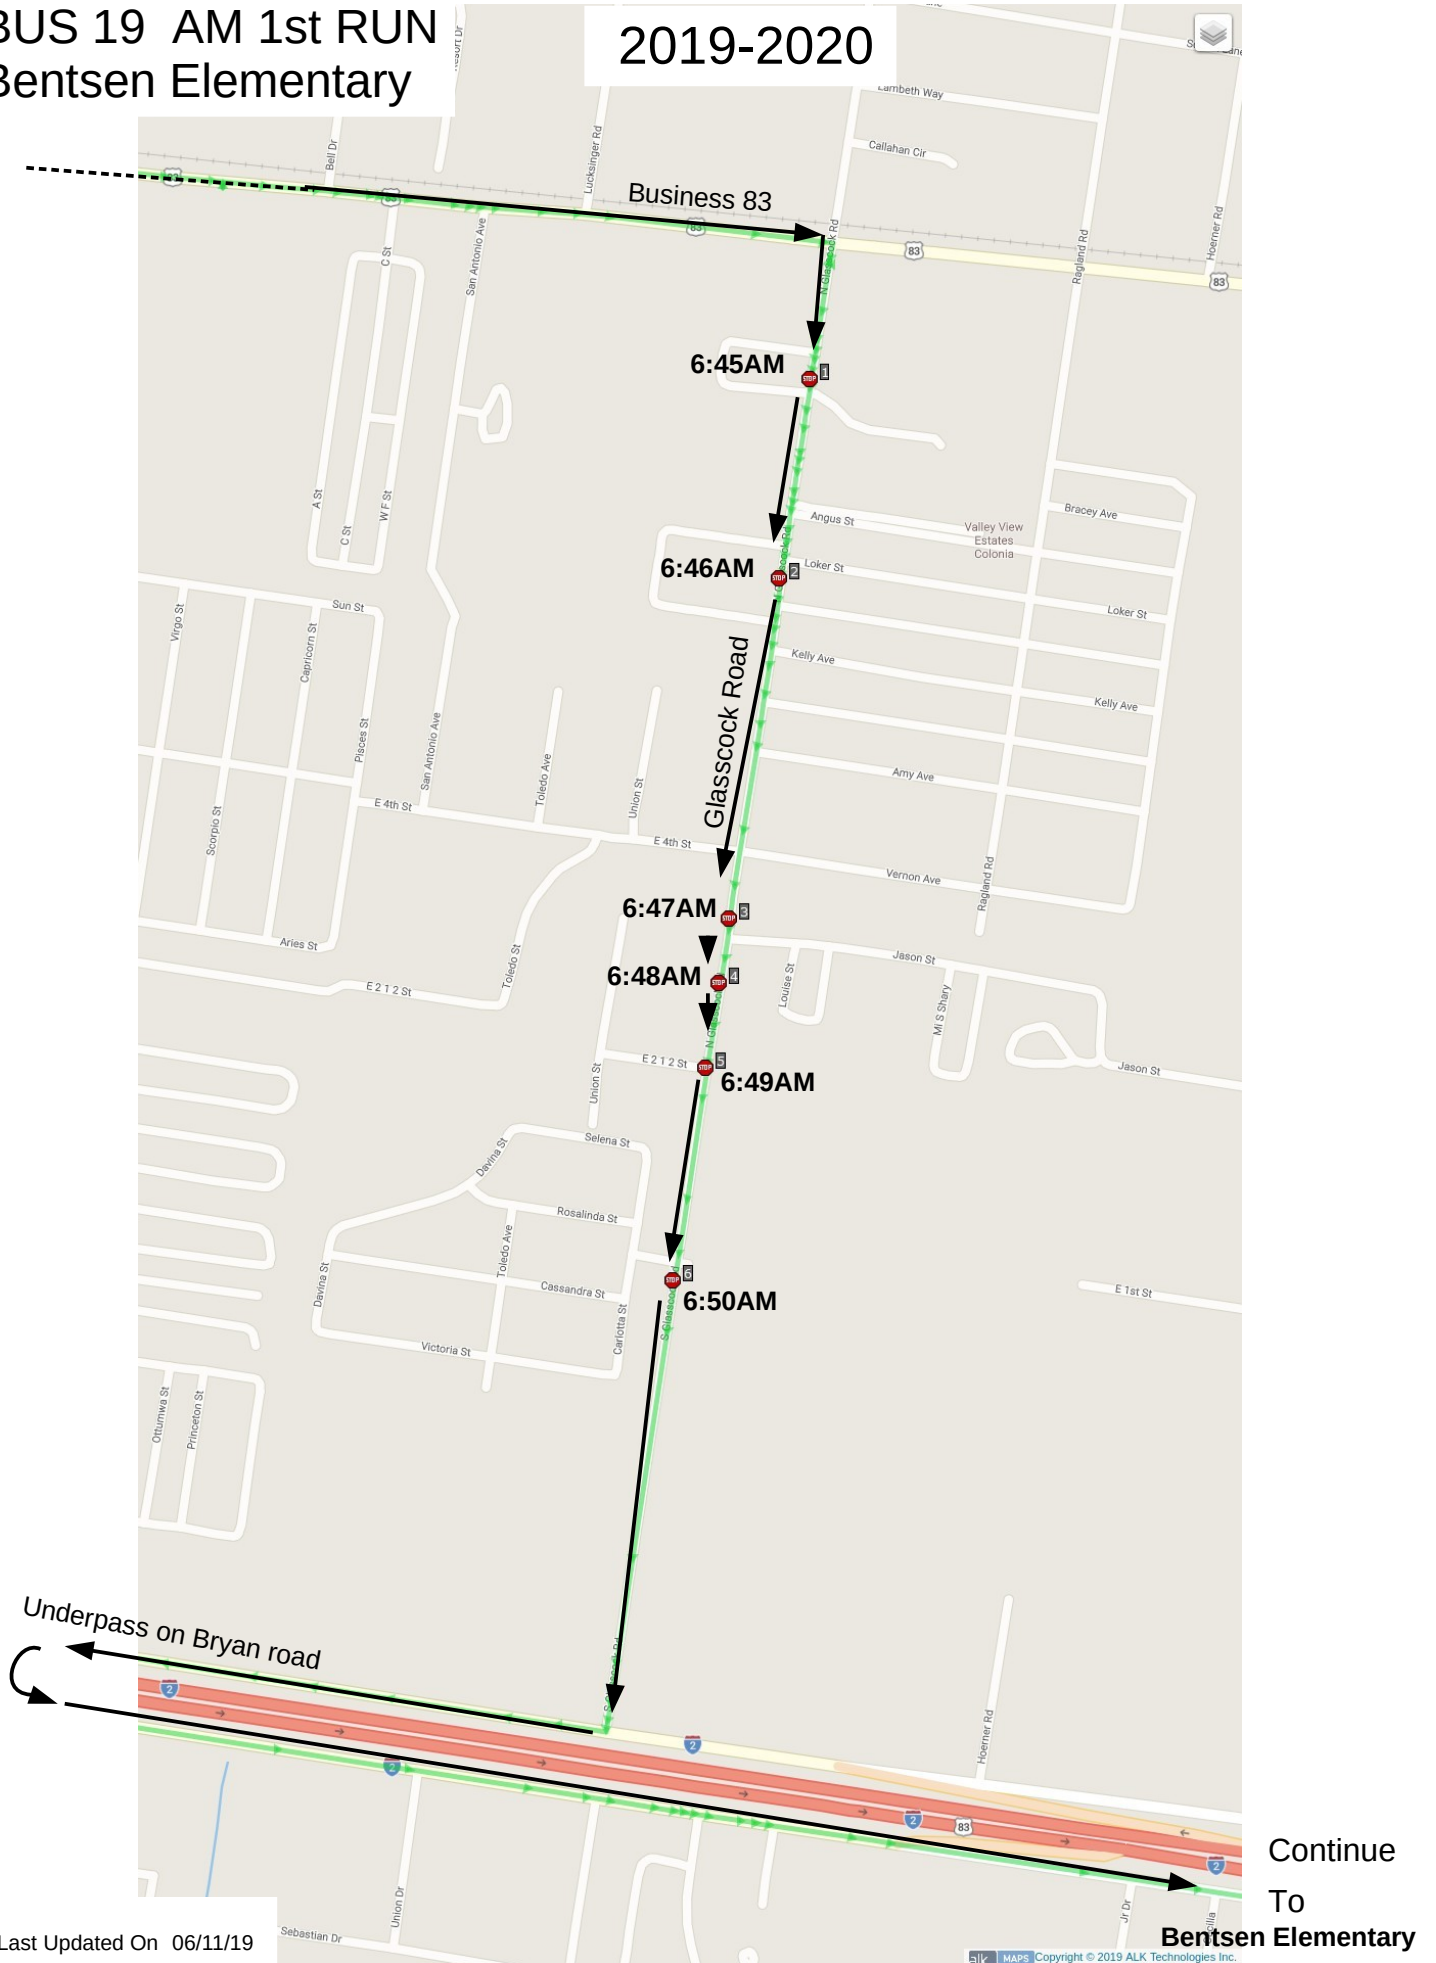

BUS 19 AM 1st RUN Bentsen Elementary

2019-2020

Last Updated On 06/11/19